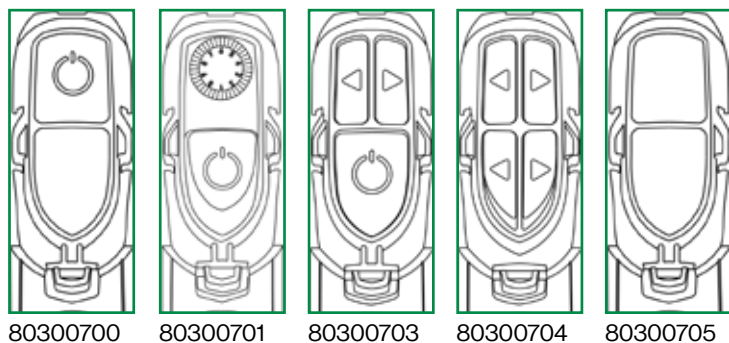

TIG 4CE

Control units

Exchange of control unit

Selection of control unit

TIG regulation modules

CenTIG/CenTIG PRO

80300700

Trigger on/off