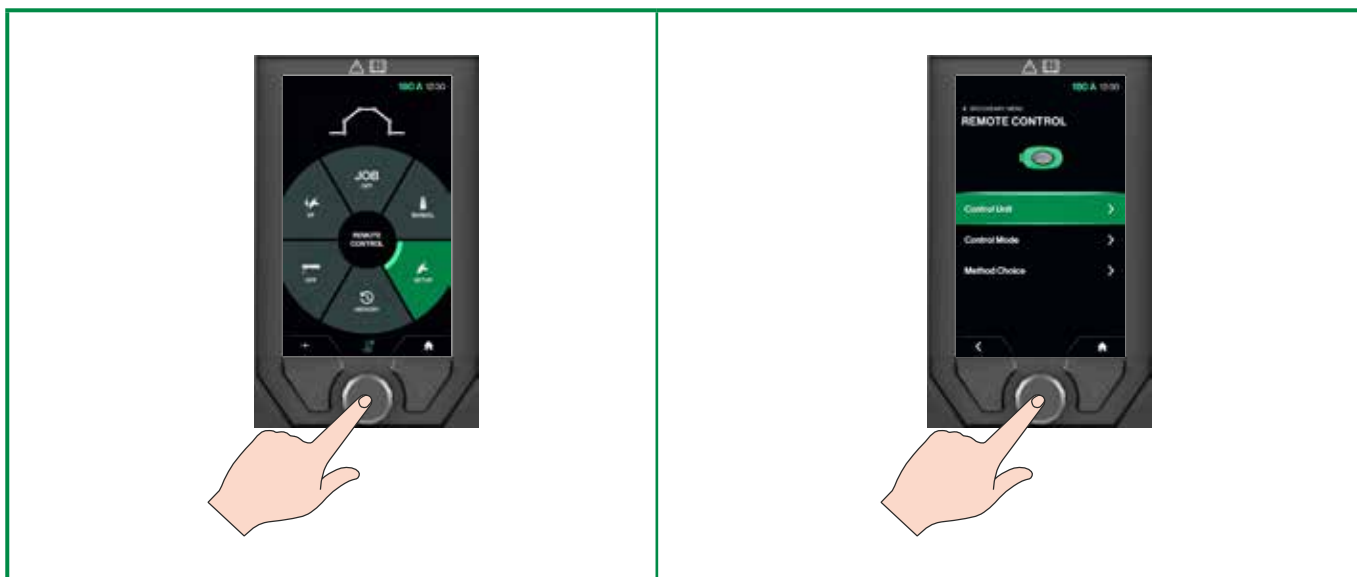

TIG 4CE

Control units

Exchange of control unit

Selection of control unit

TIG regulation modules

CenTIG/CenTIG PRO

80300700

Trigger on/off