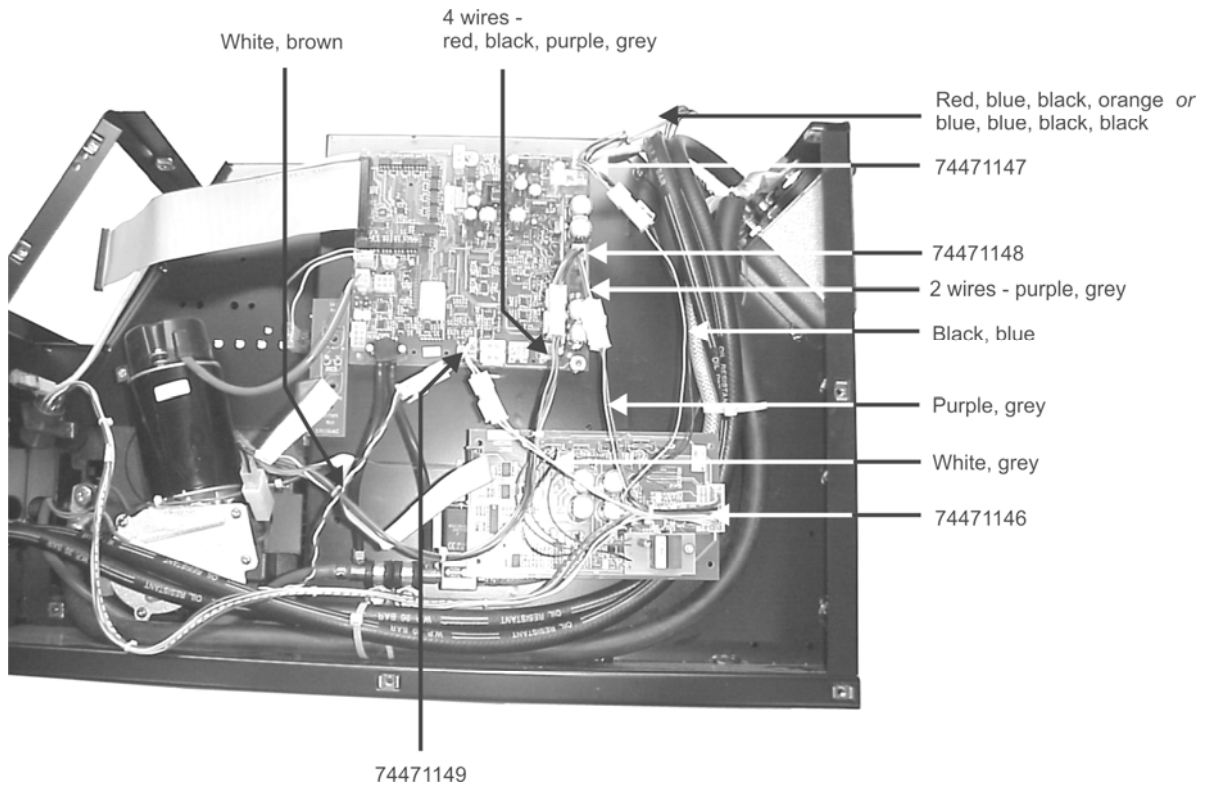

MONTERINGSVEJLEDNING PUSH-PULL, FLEX 4000 MOUNTING INSTRUCTIONS PUSH-PULL, FLEX 4000

74471147	Blue, blue, black, black	Blue, blue, black, black
74471148	Purple, grey	Red, black, purple, grey
74471149	White, grey	White, grey