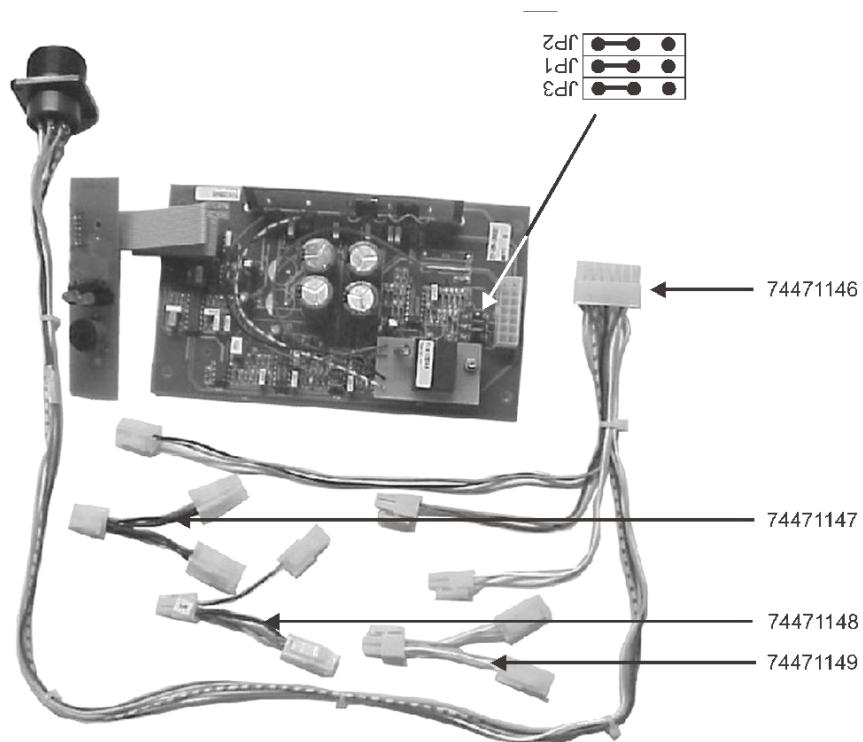

MONTERINGSVEJLEDNING PUSH-PULL, FLEX 4000 MOUNTING INSTRUCTIONS PUSH-PULL, FLEX 4000

74471147	Blue, blue, black, black	Blue, blue, black, black
74471148	Purple, grey	Red, black, purple, grey
74471149	White, grey	White, grey